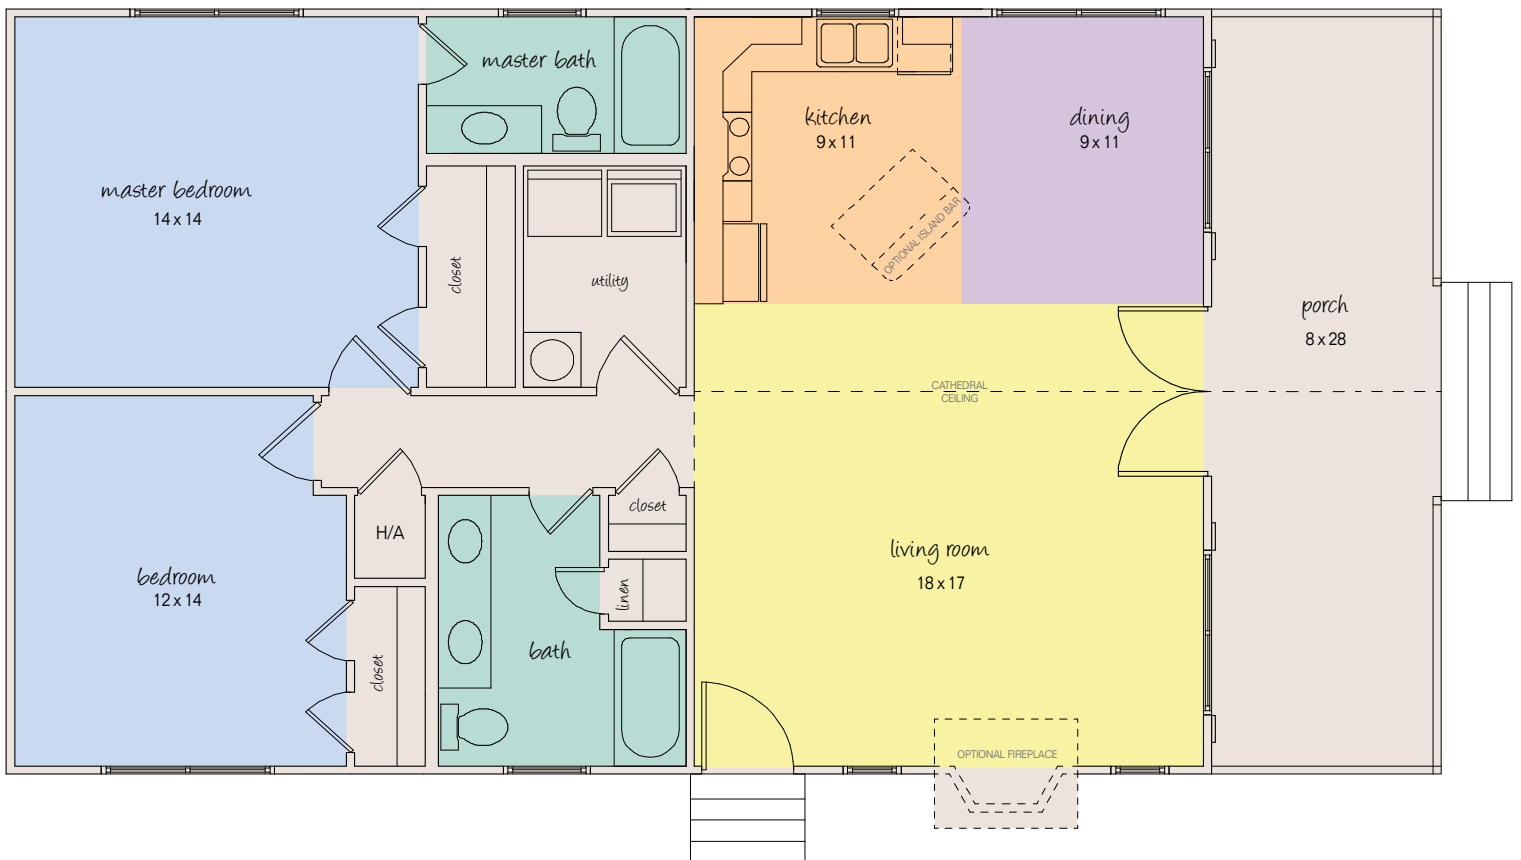

- Heated Sq. Ft.: 1,176
- Master Bedroom
- Master Bath
- Kitchen with Optional Island/Bar
- Living Area
- Dining Area
- Linen Closet
- Utility Room
- Large Porch
- Optional Fireplace

 **United-Bilt
Homes**SM

Homemade just for you®

1-800-822-2458 ♦ ubh.com

Aspen

TOTAL SQ. FT.
1,400

2 BEDROOMS
2 BATHS

The illustrations shown are artistic renderings and include some optional features. Shrubs, sidewalks, driveways and landscaping have been added for effect. Room sizes are approximate. Features and options shown in illustrations and floor plans may differ from those you purchase. Please see your United-Bilt Homes sales associate for details.