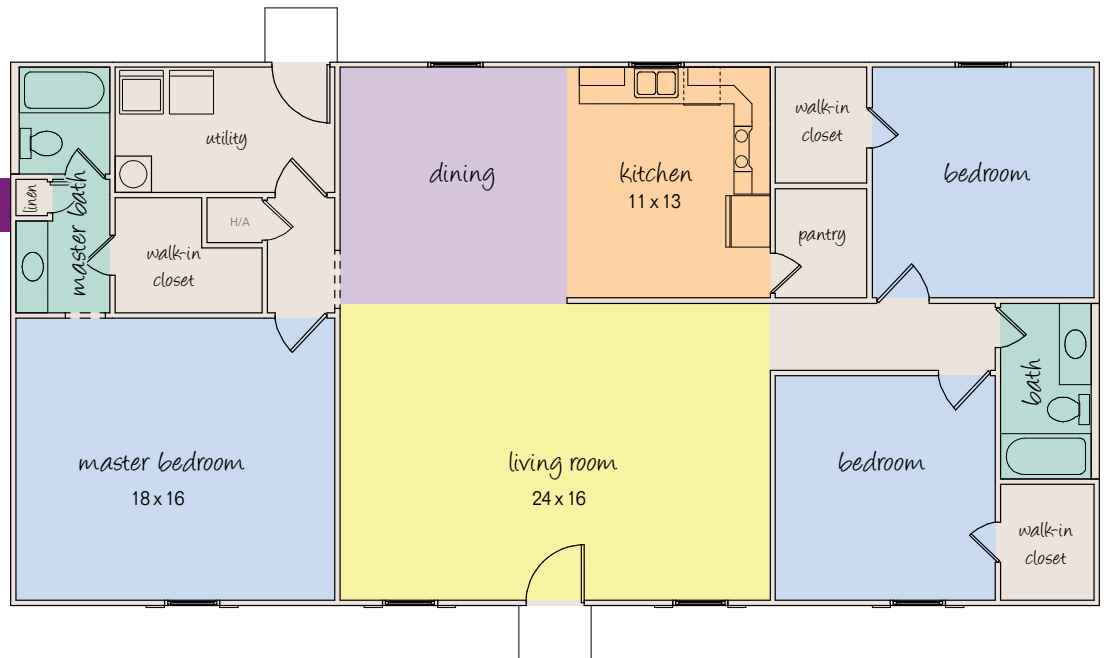

- Heated Sq. Ft.: 1,800
- Master Bedroom
- Master Bath Suite with Walk-In Closet
- Walk-In Closet (Optional)
- Pantry (Optional)
- Utility Room
- Living Room
- Dining Room

Homemade just for you®

1-800-822-2458 ♦ ubh.com

Woodhaven

TOTAL SQ. FT.

1,800

3 & 4 BEDROOMS

2 BATHS

3 bedroom

4 bedroom

The illustrations shown are artistic renderings and include some optional features. Shrubs, sidewalks, driveways and landscaping have been added for effect. Room sizes are approximate. Features and options shown in illustrations and floor plans may differ from those you purchase. Please see your United-Bilt Homes sales associate for details.