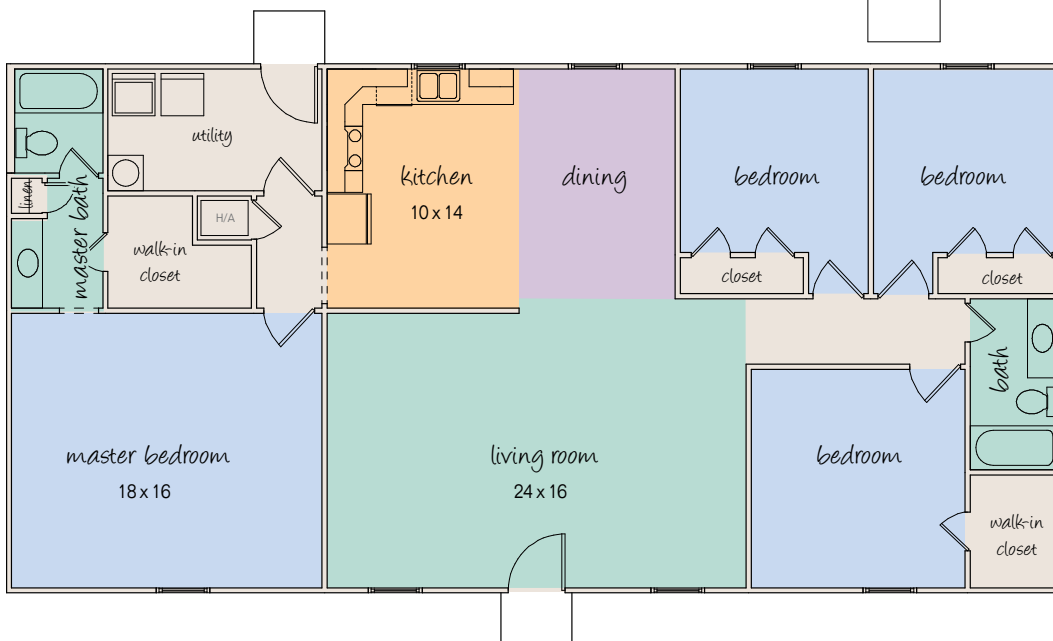

- Heated Sq. Ft.: 1,800
- Master Bedroom
- Master Bath Suite with Walk-In Closet
- Walk-In Closet (Optional)
- Pantry (Optional)
- Utility Room
- Living Room
- Dining Room

Homemade just for you®

1-800-822-2458 ♦ ubh.com

Woodhaven

TOTAL SQ. FT.

1,800

3 & 4 BEDROOMS

2 BATHS

3 bedroom

4 bedroom

The illustrations shown are artistic renderings and include some optional features. Shrubs, sidewalks, driveways and landscaping have been added for effect. Room sizes are approximate. Features and options shown in illustrations and floor plans may differ from those you purchase. Please see your United-Bilt Homes sales associate for details.