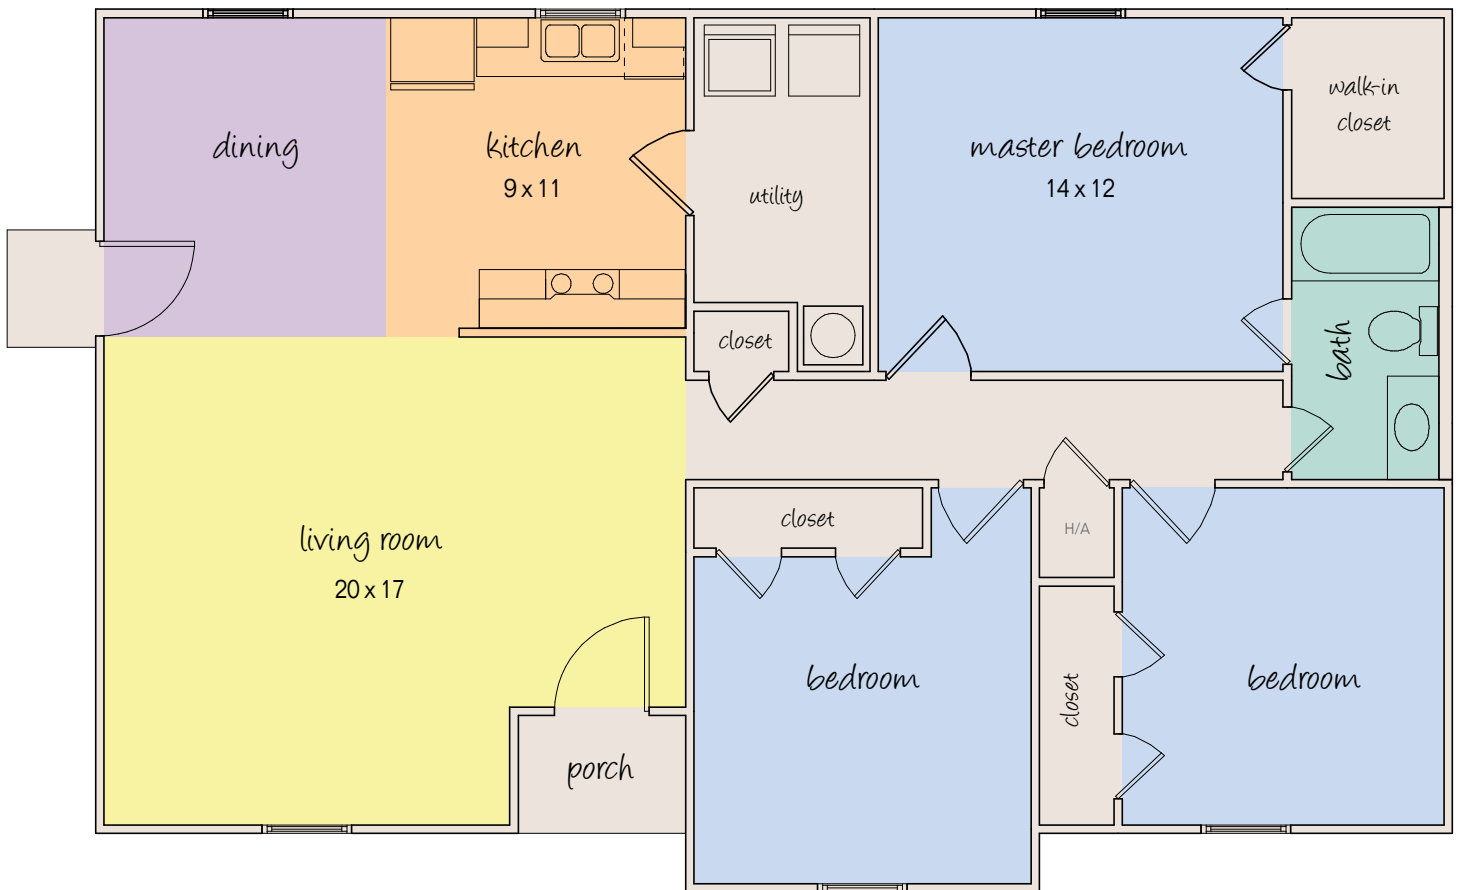

- Heated Sq. Ft.: 1,290
- Total Sq. Ft.: 1,312
- 3 Bedrooms
- 1 Bath
- Master Bedroom
- Master Bath (optional)
- Walk-In Closet
- Utility Room
- Living Room
- Dining Room

**U** United-Bilt  
Homes<sup>SM</sup>

# Springridge

TOTAL SQ. FT.

1,312

3 BEDROOMS

1 BATH

The illustrations shown are artistic renderings and include some optional features. Shrubs, sidewalks, driveways and landscaping have been added for effect. Room sizes are approximate. Features and options shown in illustrations and floor plans may differ from those you purchase. Please see your United-Bilt Homes sales associate for details.