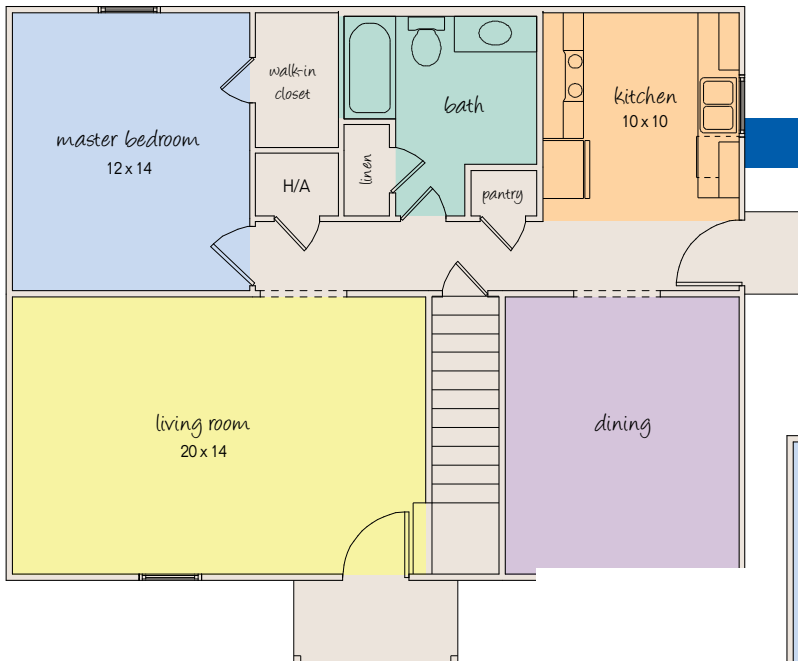

# Millcreek

TOTAL SQ. FT.  
2,000

4 BEDROOMS  
2 BATHS

- Heated Sq. Ft.: 1,968
- Walk-In Closets
- Utility Room
- Living Room
- Dining Room

# Millcreek

TOTAL SQ. FT.  
2,000

4 BEDROOMS  
2 BATHS

first floor

second floor

The illustrations shown are artistic renderings and include some optional features. Shrubs, sidewalks, driveways and landscaping have been added for effect. Room sizes are approximate. Features and options shown in illustrations and floor plans may differ from those you purchase. Please see your United-Bilt Homes sales associate for details.