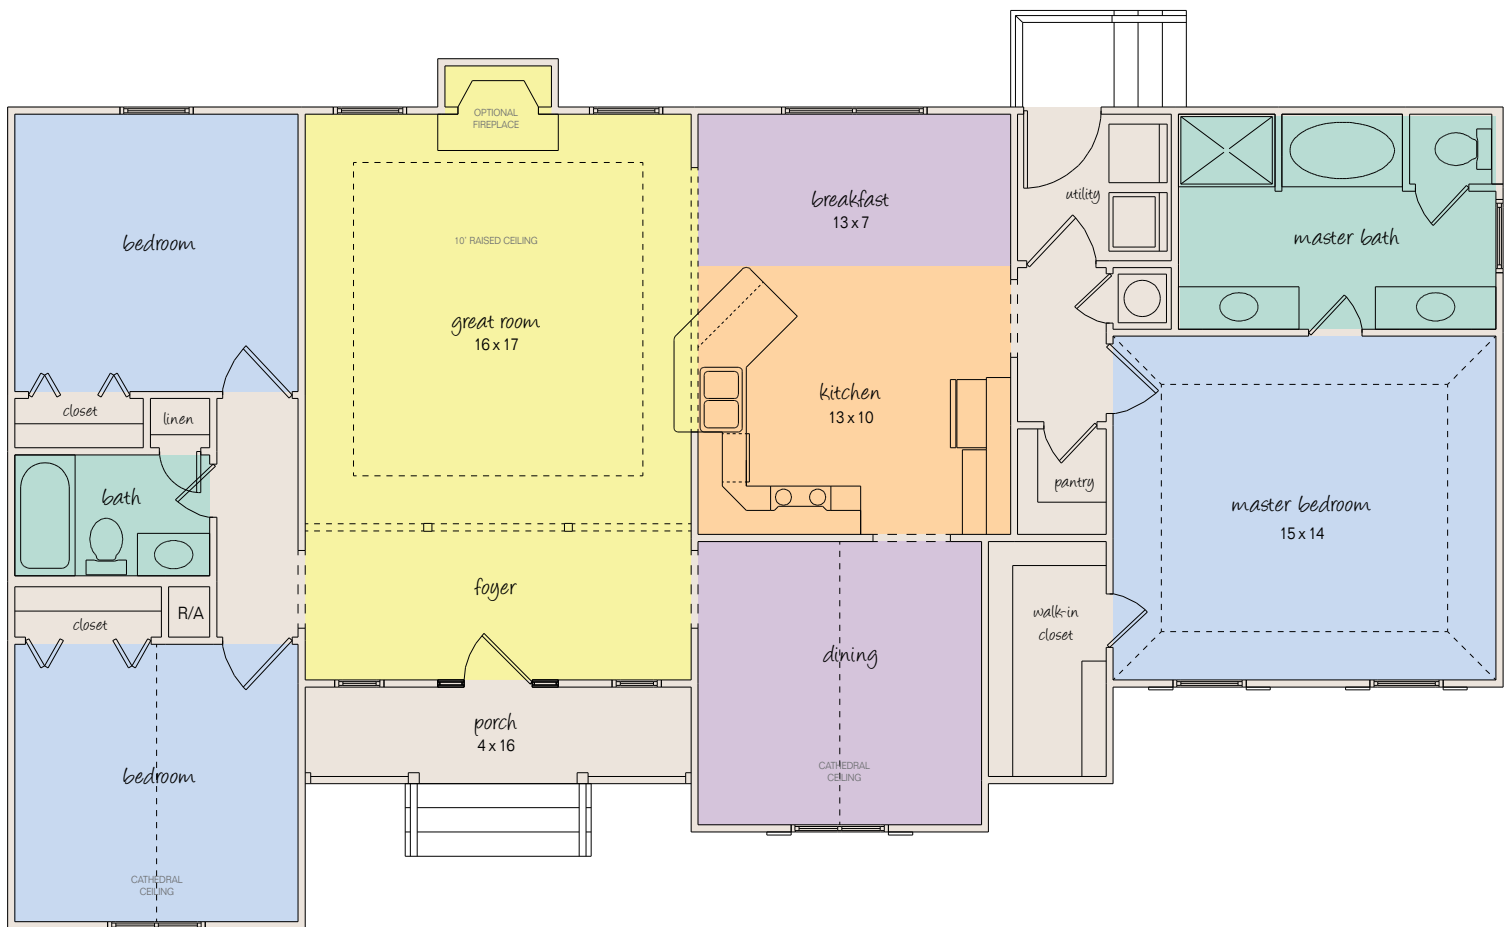

- Heated 1,716 sq. ft.
- Master Bedroom
- Master Bath
- Walk-in closet
- Large Great Room
- Dining Room
- Kitchen with bar
- Pantry
- Breakfast Area
- Foyer
- Utility Room
- Optional Fireplace
- Porch
- Linen Closet
- 9' ceilings throughout
- Tray and Cathedral Ceiling options

Homemade just for you®

1-800-822-2458 ♦ ubh.com

Highland

TOTAL SQ. FT.
1,787

3 BEDROOMS*
2 BATHS

The illustrations shown are artistic renderings and include some optional features. Shrubs, sidewalks, driveways and landscaping have been added for effect. Room sizes are approximate. Features and options shown in illustrations and floor plans may differ from those you purchase. Please see your United-Bilt Homes sales associate for details.