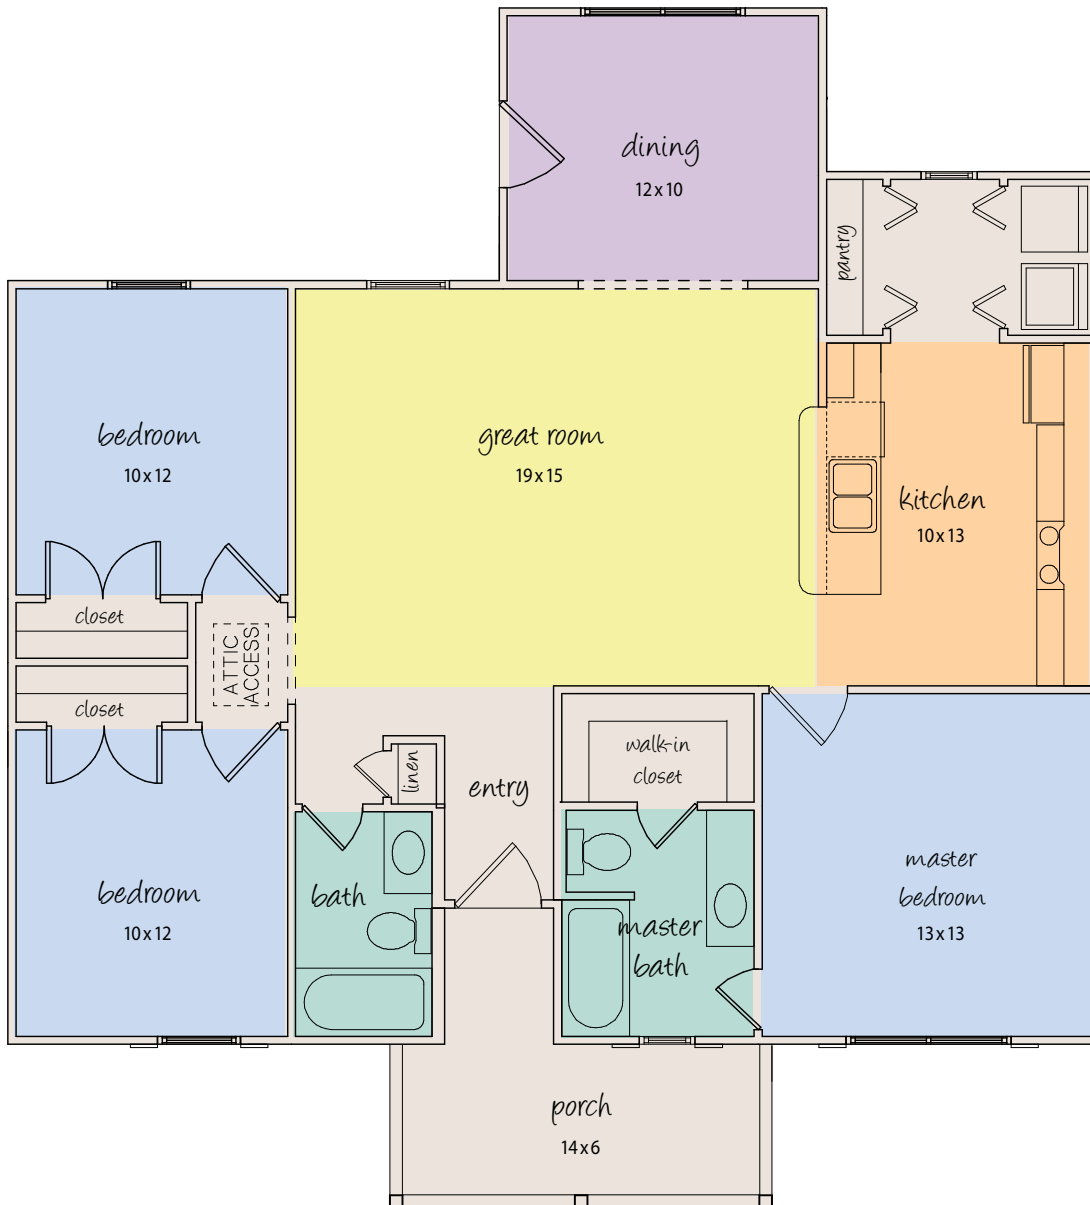

# Candlewood

**NEW MODEL!**

TOTAL SQ. FT.  
1,364

3 BEDROOMS  
2 BATHS

- Heated Sq. Ft.: 1,260
- Spacious Great Room
- Open Kitchen With Eat-in Bar
- Extra-Large and Convenient Pantry
- Separate Dining Room
- Master Bedroom With Walk-In Closet
- Master Bath
- Great Starter Home!

# Candlewood

TOTAL SQ. FT.

1,364

3 BEDROOMS

2 BATHS

The illustrations shown are artistic renderings and include some optional features. Shrubs, sidewalks, driveways and landscaping have been added for effect. Room sizes are approximate. Features and options shown in illustrations and floor plans may differ from those you purchase. Please see your United-Bilt Homes sales associate for details.