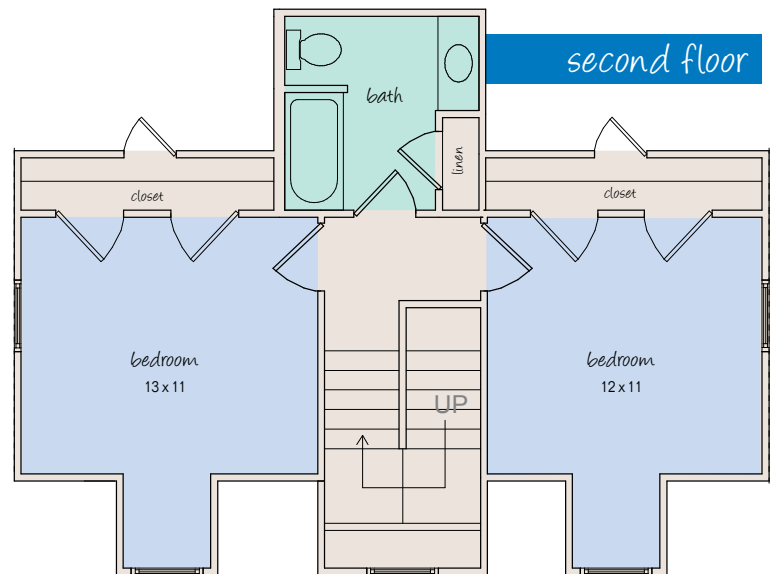

- Heated Sq. Ft.: 1,470
- Spacious Living Room
- Large Dining Area
- Master Bedroom with Walk-In Closet
- Convenient Utility Room and Half Bath
- Charming Dormer Windows
- Inviting Front Porch

Homemade just for you®

1-800-822-2458 ♦ ubh.com

Cambridge

TOTAL SQ. FT.

1,662

3 BEDROOMS

2.5 BATHS

The illustrations shown are artistic renderings and include some optional features. Shrubs, sidewalks, driveways and landscaping have been added for effect. Room sizes are approximate. Features and options shown in illustrations and floor plans may differ from those you purchase. Please see your United-Bilt Homes sales associate for details.