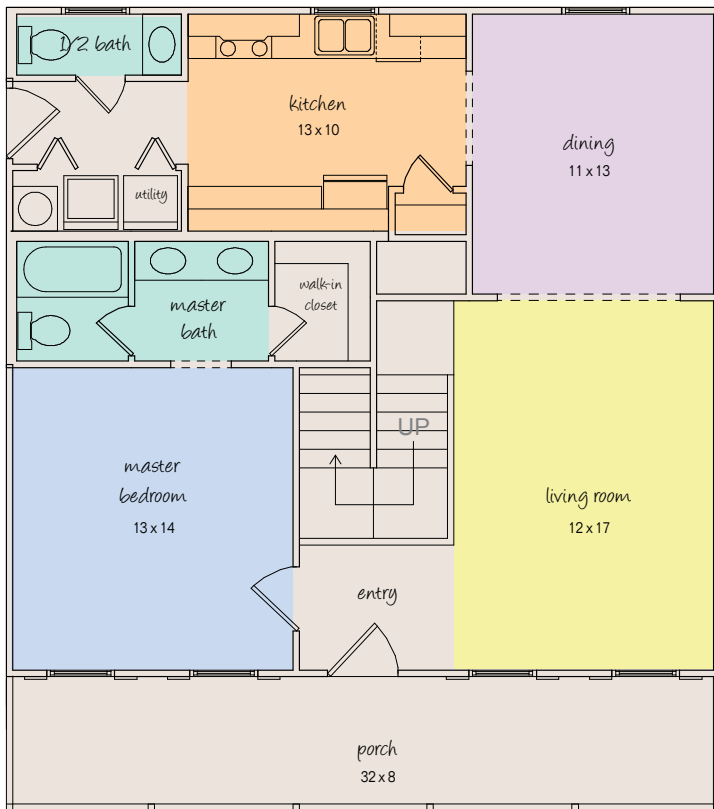

- Heated Sq. Ft.: 1,470
- Spacious Living Room
- Large Dining Area
- Master Bedroom with Walk-In Closet
- Convenient Utility Room and Half Bath
- Charming Dormer Windows
- Inviting Front Porch

Homemade just for you®

1-800-822-2458 ♦ ubh.com

Cambridge

TOTAL SQ. FT.

1,662

3 BEDROOMS

2.5 BATHS

The illustrations shown are artistic renderings and include some optional features. Shrubs, sidewalks, driveways and landscaping have been added for effect. Room sizes are approximate. Features and options shown in illustrations and floor plans may differ from those you purchase. Please see your United-Bilt Homes sales associate for details.